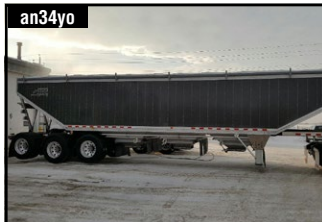

an34yo
2018 DOEPKER LEGACY TRIDEM 45' - 3 Hopper Bulker Charcoal Walls, 11R24.5, Lift Axles. Stk # J1036306