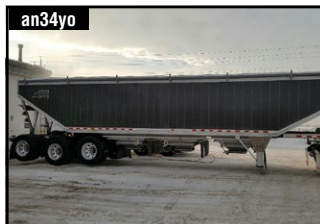

an34yo
2018 DOEPKER LEGACY TRIDEM 45' - 3 Hopper Bulker Charcoal Walls, 11R24.5, Lift Axles. Stk # J1036306